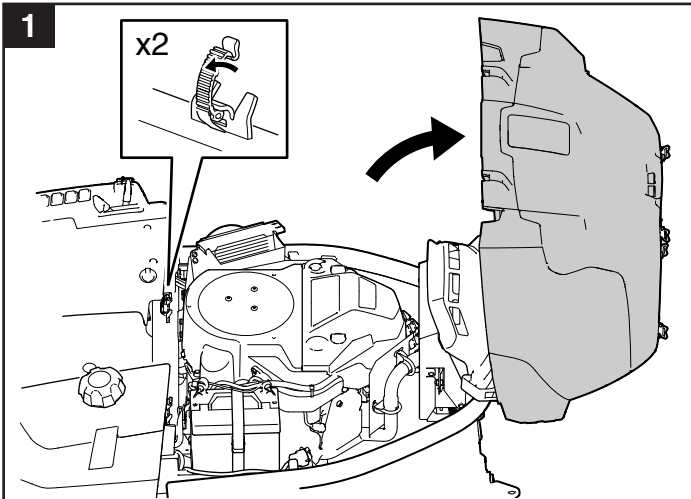

User manual

Rake

596 28 97-01

Read the instructions carefully before using the product

596 28 97-01
1143293-26

P. Olssons i Linderöd AB

M6
10 mm

M8
13 mm

M10
17 mm

M12
19 mm

 18 kg (Net)
38 kg (Gross)