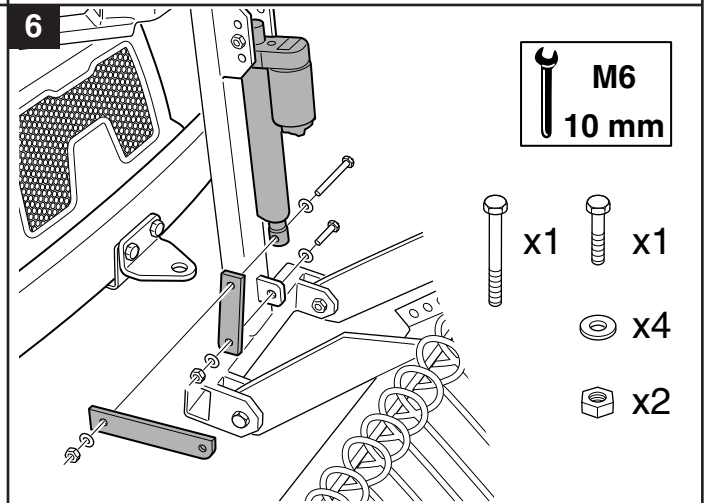

User manual

Rake

596 28 97-01

Read the instructions carefully before using the product

596 28 97-01
1143293-26

P. Olssons i Linderöd AB

M6
10 mm

M8
13 mm

M10
17 mm

M12
19 mm

 18 kg (Net)
38 kg (Gross)