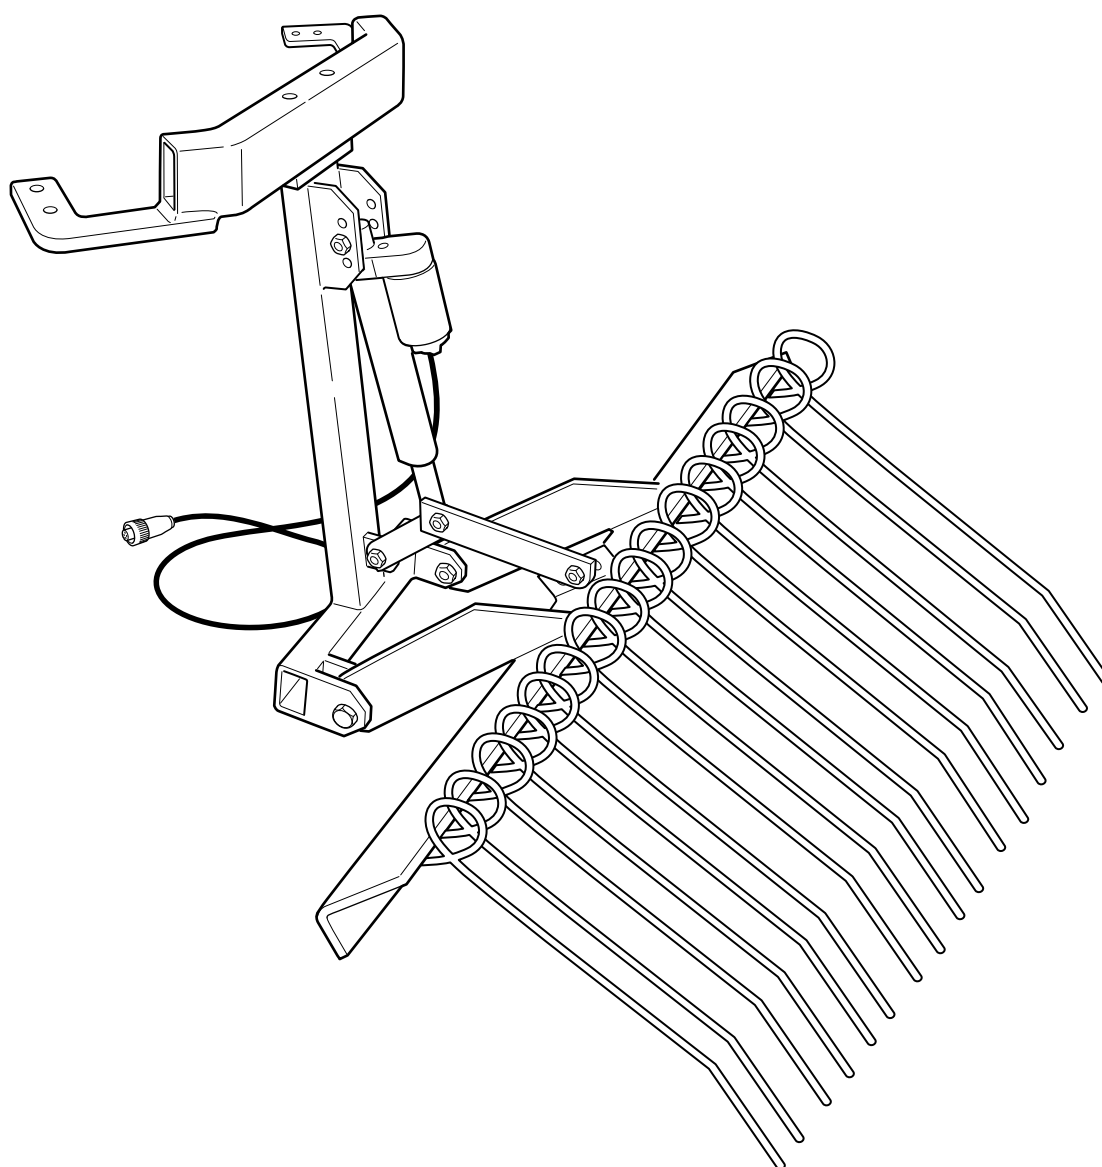

User manual

Rake

596 28 97-01

Read the instructions carefully before using the product

596 28 97-01
1143293-26

P. Olssons i Linderöd AB

M6
10 mm

M8
13 mm

M10
17 mm

M12
19 mm

 18 kg (Net)
38 kg (Gross)