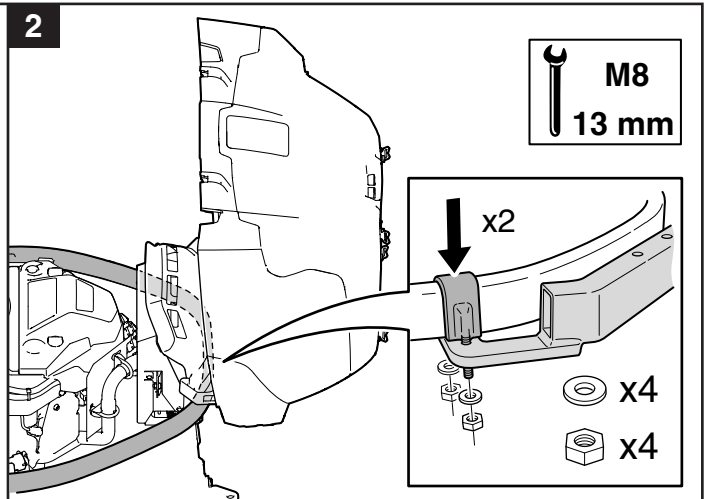

User manual

Rake

596 28 97-01

Read the instructions carefully before using the product

596 28 97-01
1143293-26

P. Olssons i Linderöd AB

M6
10 mm

M8
13 mm

M10
17 mm

M12
19 mm

 18 kg (Net)
38 kg (Gross)