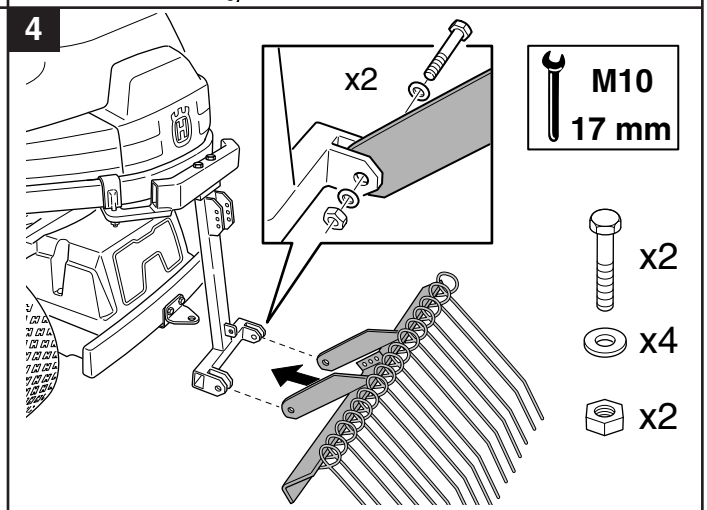

User manual

Rake

596 28 97-01

Read the instructions carefully before using the product

596 28 97-01
1143293-26

P. Olssons i Linderöd AB

M6
10 mm

M8
13 mm

M10
17 mm

M12
19 mm

 18 kg (Net)
38 kg (Gross)