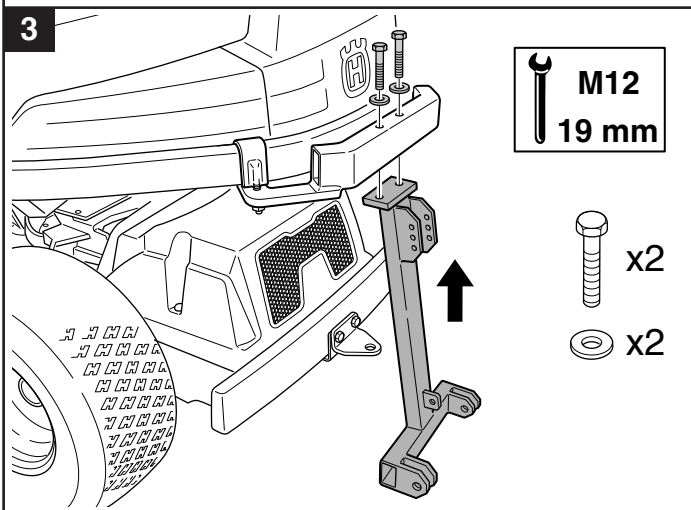

User manual

Rake

596 28 97-01

Read the instructions carefully before using the product

596 28 97-01
1143293-26

P. Olssons i Linderöd AB

M6
10 mm

M8
13 mm

M10
17 mm

M12
19 mm

 18 kg (Net)
38 kg (Gross)