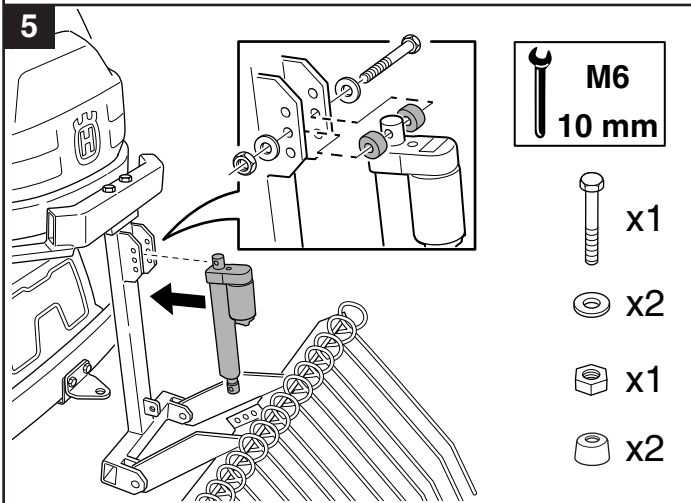

User manual

Rake

596 28 97-01

Read the instructions carefully before using the product

596 28 97-01
1143293-26

P. Olssons i Linderöd AB

M6
10 mm

M8
13 mm

M10
17 mm

M12
19 mm

 18 kg (Net)
38 kg (Gross)