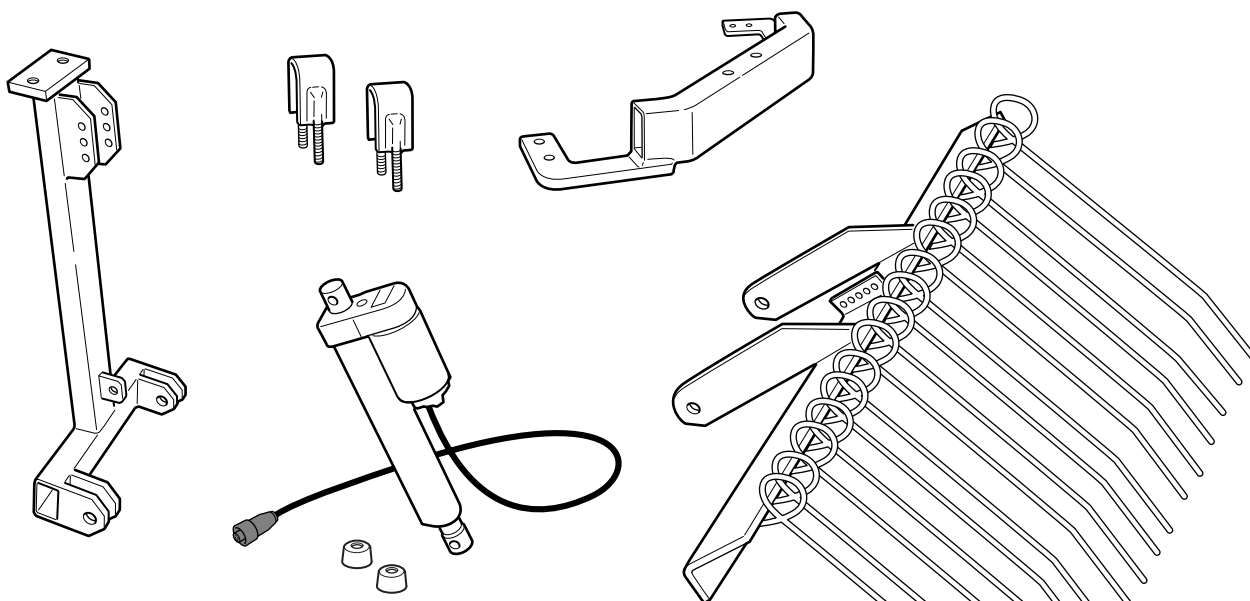

User manual

Rake

596 28 97-01

Read the instructions carefully before using the product

596 28 97-01
1143293-26

P. Olssons i Linderöd AB

M6
10 mm

M8
13 mm

M10
17 mm

M12
19 mm

 18 kg (Net)
38 kg (Gross)